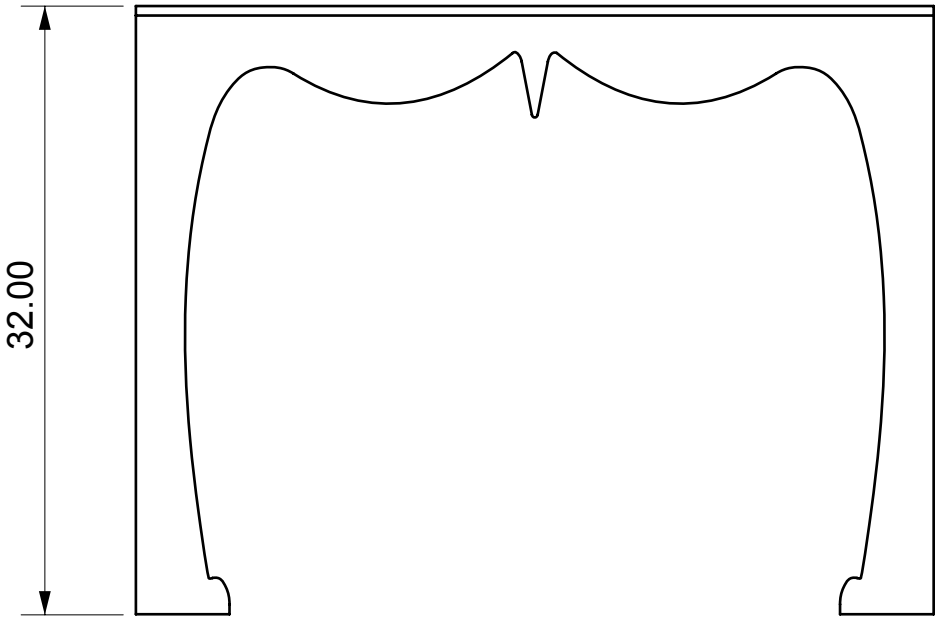

AGRA CONSOLE TABLE - SMALL

| | |
|--------|-----|
| Length | 42" |
| Depth | 14" |
| Height | 32" |

- ½" thick clear acrylic
- ¾" thick clear acrylic roman top

AGRA CONSOLE TABLE - SMALL

| | |
|--------|-----|
| Length | 42" |
| Depth | 14" |
| Height | 32" |

- 1/2" thick clear acrylic
- 3/4" thick clear acrylic roman top