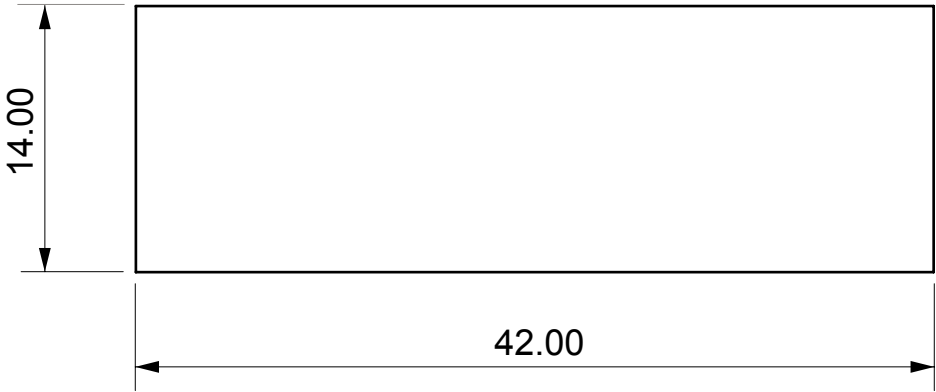

AGRA CONSOLE TABLE - SMALL

| | |
|--------|-----|
| Length | 42" |
| Depth | 14" |
| Height | 32" |

- ½" thick clear acrylic
- ¾" thick clear acrylic roman top

AGRA CONSOLE TABLE - SMALL

| | |
|--------|-----|
| Length | 42" |
| Depth | 14" |
| Height | 32" |

- 1/2" thick clear acrylic
- 3/4" thick clear acrylic roman top