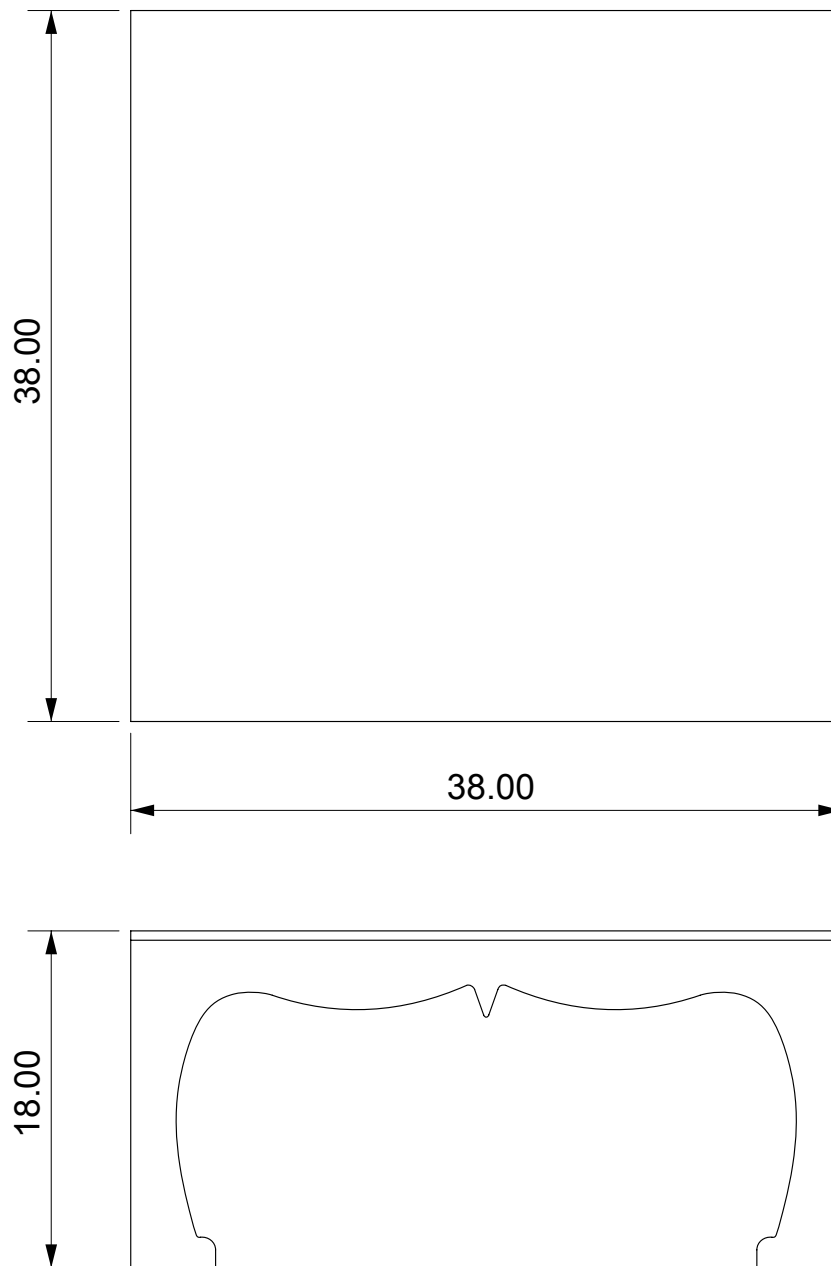

AGRA COFFEE TABLE - SQUARE

Length	38"
Depth	38"
Height	18"

- ½" thick clear acrylic
- ¾" thick clear acrylic roman top

AGRA COFFEE TABLE - SQUARE

Length	38"
Depth	38"
Height	18"

- 1/2" thick clear acrylic
- 3/4" thick clear acrylic roman top