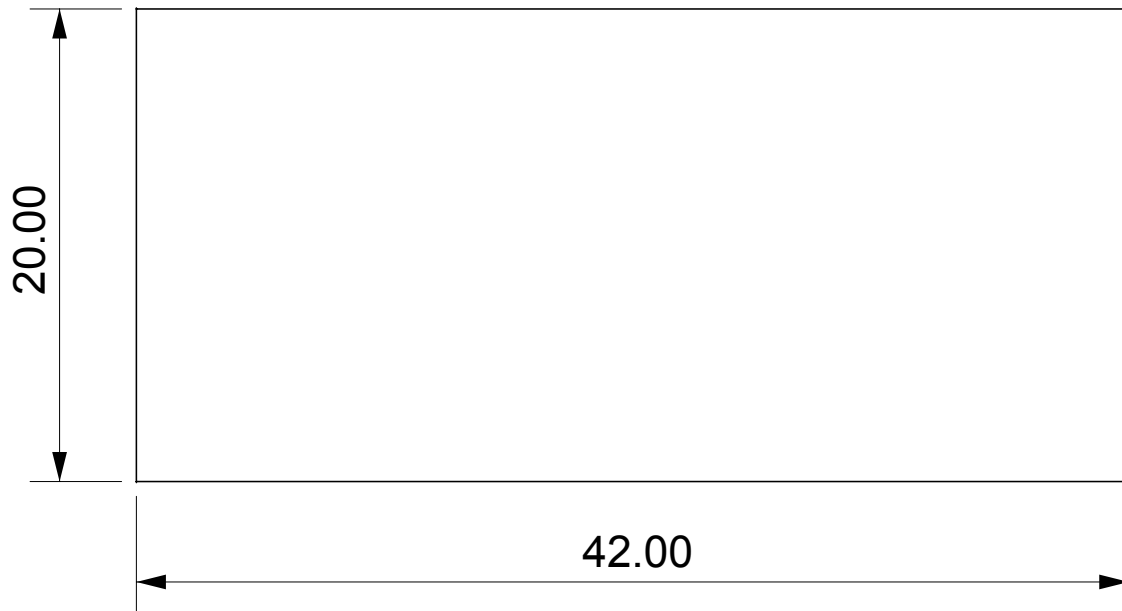

AGRA COFFEE TABLE - RECTANGLE SMALL

---

Length	42"
Depth	20"
Height	18"

- ½" thick clear acrylic
- ¾" thick clear acrylic roman top

AGRA COFFEE TABLE - RECTANGLE SMALL

Length	42"
Depth	20"
Height	18"

- ½" thick clear acrylic
- ¾" thick clear acrylic roman top