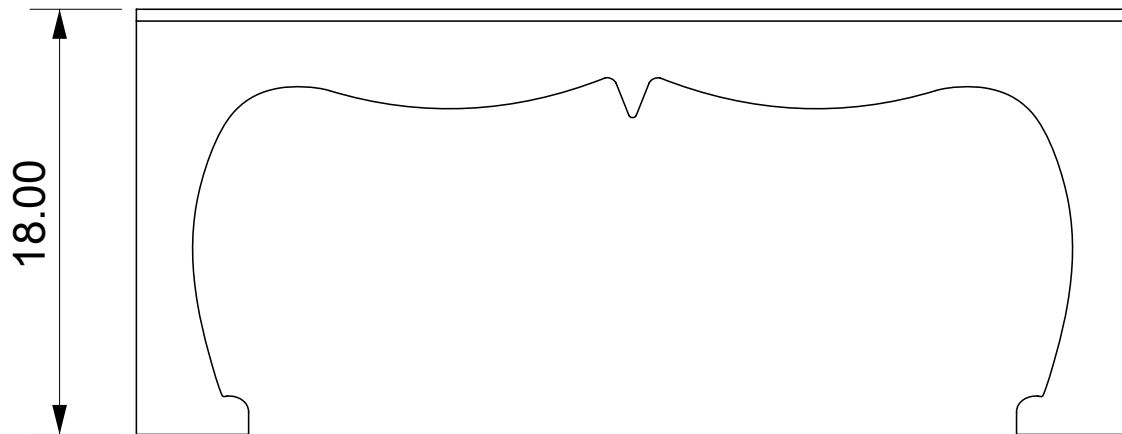

AGRA COFFEE TABLE - RECTANGLE SMALL

---

Length	42"
Depth	20"
Height	18"

- ½" thick clear acrylic
- ¾" thick clear acrylic roman top

AGRA COFFEE TABLE - RECTANGLE SMALL

Length	42"
Depth	20"
Height	18"

- ½" thick clear acrylic
- ¾" thick clear acrylic roman top