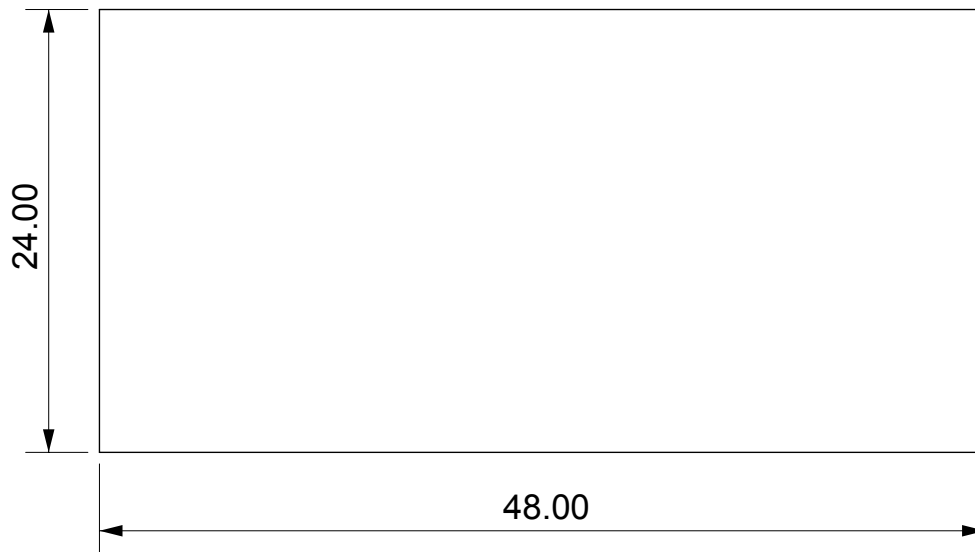

AGRA COFFEE TABLE - RECTANGLE MEDIUM

---

Length	48"
Depth	24"
Height	18"

- ½" thick clear acrylic
- ¾" thick clear acrylic roman top

AGRA COFFEE TABLE - RECTANGLE MEDIUM

Length	48"
Depth	24"
Height	18"

- 1/2" thick clear acrylic
- 3/4" thick clear acrylic roman top