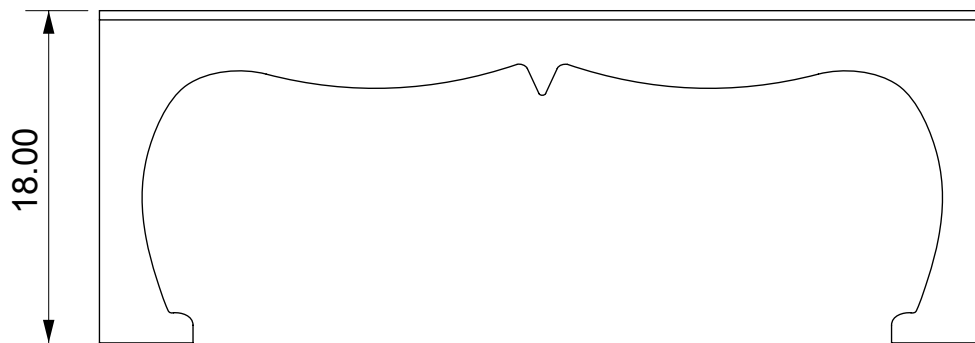

AGRA COFFEE TABLE - RECTANGLE MEDIUM

---

Length	48"
Depth	24"
Height	18"

- ½" thick clear acrylic
- ¾" thick clear acrylic roman top

AGRA COFFEE TABLE - RECTANGLE MEDIUM

Length	48"
Depth	24"
Height	18"

- 1/2" thick clear acrylic
- 3/4" thick clear acrylic roman top